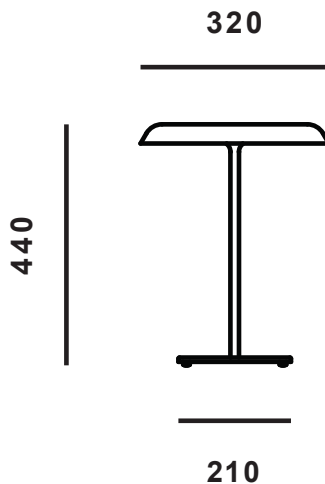

Specification sheet – LANDING T3

Specification

Code:	1C24000213505 matt black 1C24000213505 matt white
Description:	Table Lamp
Manufacturer:	Prandina Srl
Origin:	Italy
Product Name/Reference:	Landing T3
Dimension:	see technical drawing

Technical Features:

Table lamp with matt black or matt white painted metal
Black fabric cable
Type G plug
LED 14,2W – 3000K – 2485 lumens
Dimmable
Driver included
IP20