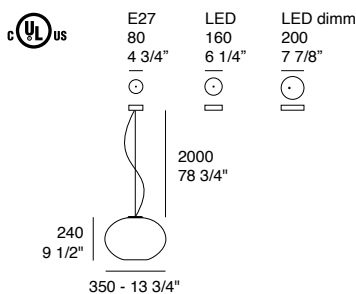

Zero S5

Light source options:

E27 LED - IP20

LED 8,5W - 3000K (1044lm) - IP20 - Dimmable trailing edge

LED DIMM 8,5W - 3000K (1044lm) - IP20 - Dimmable Dali/DSI -

SwitchDIM - 1...10V - 0...10V

Diffuser: Opal White blown glass