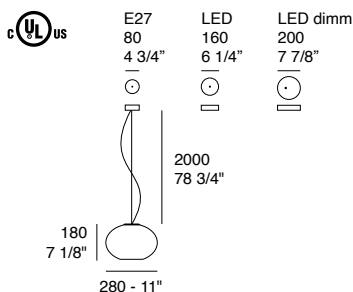

Zero S1

Max 1x40W Type T-4 Shielded G9 - IP20

Diffuser: Opal White blown glass

Zero S3

Light source options:

E27 LED - IP20

LED 8,5W - 3000K (1044lm) - IP20 - Dimmable trailing edge

LED DIMM 8,5W - 3000K (1044lm) - IP20 - Dimmable Dali/DSI -