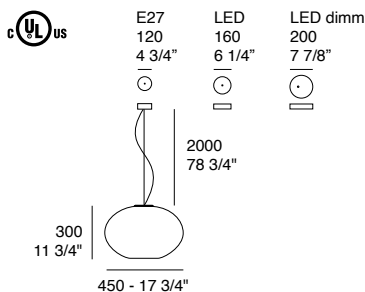

Zero S7

Light source options:

E27 LED - IP20

LED 8,5W - 3000K (1044lm) - IP20 - Dimmable trailing edge

LED DIMM 8,5W - 3000K (1044lm) - IP20 - Dimmable Dali/DSI -

SwitchDIM - 1...10V - 0...10V

Diffuser: Opal White blown glass

Diffuser

Opal
white