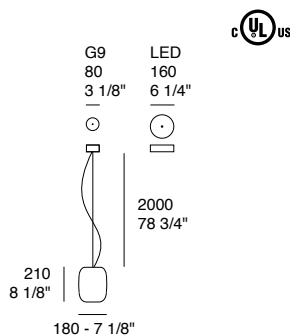

Santachiara S5
Opal white
blown glass

Santachiara S3
Opal white
blown glass

Santachiara S1
Opal white
blown glass

Santachiara S1

Light source options:

1x40W HSGST G9 - IP20

LED 4,8W - 3000K (720 lm) - IP20 - Dimmable trailing edge