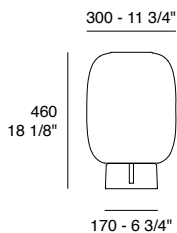

Santachiara T3

LED E27 - IP20 - Dimmable - Touch dimmer sensor

Base: Ash wood

Diffuser: Opal white

Diffuser

Opal
white

Base

Ash
wood