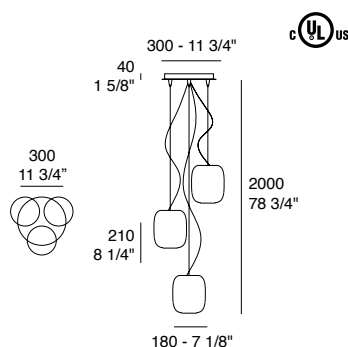

Santachiara S5
Opal white
blown glass

Santachiara S3
Opal white
blown glass

Santachiara S1
Opal white
blown glass

Santachiara S1

Light source options:

1x40W HSGST G9 - IP20

LED 4,8W - 3000K (720 lm) - IP20 - Dimmable trailing edge

Diffuser: Opal white blown glass

Diffuser

Opal white

Santachiara S1 3R

Light source options:

3x40W HSGST G9 - IP20

LED 4,8W - 3000K (720 lm) - IP20 - Dimmable trailing edge

Diffuser: Opal white blown glass