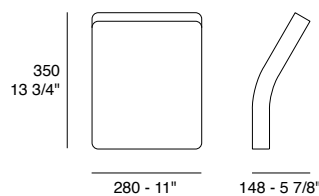

**Platone** | Dati tecnici | Technical data**Platone W1**

Light source options:

MAX 1x60W HSGST/F G9- IP20

LED 4,8W - 3000K (720 lm) - IP20

**Structure:** Matt white polyurethaneMatt  
white**Platone W3**