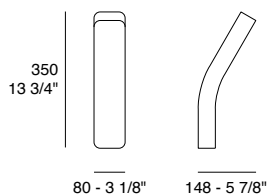

**Platone** | Dati tecnici | Technical data**Platone W1**

Light source options:

MAX 1x60W HSGST/F G9- IP20

LED 4,8W - 3000K (720 lm) - IP20

**Structure:** Matt white polyurethaneMatt  
white**Platone W3**