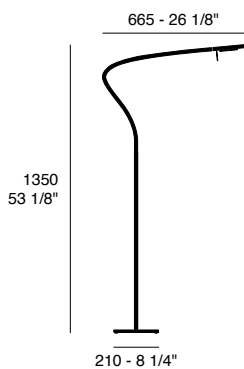

Paraph F3

LED 6W - 3000K (610 lm) - IP20 - Dimmable

Structure: Matt black aluminium

Matt
black