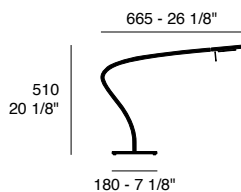

**Paraph** | Dati tecnici | Technical data

**Paraph T1**

LED 6W - 3000K (610 lm) - IP20 - Dimmable

**Structure:** Matt black aluminium

Matt  
black

**Paraph T3**

LED 6W - 3000K (610 lm) - IP20 - Dimmable

**Structure:** Matt black aluminium