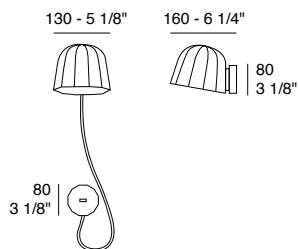

Novia W1 USB

Novia W1

Novia | Dati tecnici | Technical data

Novia T1 USB

LED GU10 - IP20

Structure finish: Matt white - Matt green metal - RAL on request

Matt
white

Matt
green

RAL
on request

Novia W1

LED GU10 - IP20

Structure finish: Matt white - Matt green metal - RAL on request

Matt
white

Matt
green

RAL
on request

Novia W1 USB