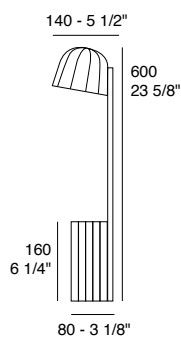

Novia W1 USB

Novia W1

Novia | Dati tecnici | Technical data

Novia T1 USB

LED GU10 - IP20

Structure finish: Matt white - Matt green metal - RAL on request

Matt
white

Matt
green