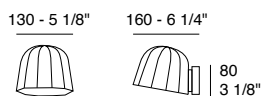

Novia | Dati tecnici | Technical data

Novia T1 USB

LED GU10 - IP20

Structure finish: Matt white - Matt green metal - RAL on request

Matt
white

Matt
green

RAL
on request

Novia W1

LED GU10 - IP20

Structure finish: Matt white - Matt green metal - RAL on request

Matt
white

Matt
green

RAL
on request

Novia W1 USB

LED GU10 - IP20

Structure finish: Matt white - Matt green metal - RAL on request

Matt
white

Matt
green

RAL
on request