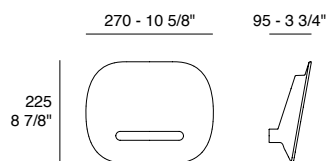

Moonlight | Dati tecnici | Technical data

Moonlight W1

LED 8W - 3000K (1440 lm) - IP20 - Dimmable trailing edge

Diffuser (Ceramic): Glazed white - Raw

Diffuser

Glazed
white

Raw