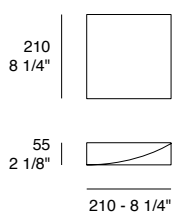

## Lembo | Dati tecnici | Technical data

**Lembo W1**

Light source options:

1x24W FSS 2G10

LED 15,3W - 3000K (1800lm) - IP20

**Structure:** Matt white - Glossy white polyurethane**Lembo WW1**

Light source options: