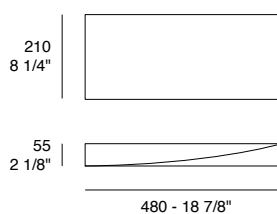

## Lembo | Dati tecnici | Technical data

**Lembo W1**

Light source options:

1x24W FSS 2G10

LED 15,3W - 3000K (1800lm) - IP20

**Structure:** Matt white - Glossy white polyurethane**Lembo WW1**

Light source options: