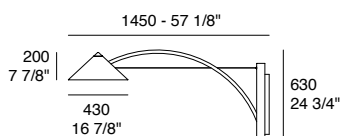

Dolomite | Dati tecnici | Technical data