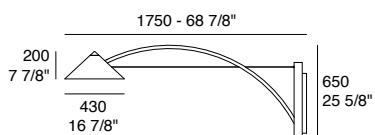

Dolomite | Dati tecnici | Technical data

Flyer W3

LED 38W - 2700 / 3000K (5000 lm) - IP20 - Dimmable trailing edge

Structure: Matt white - Matt black metal

Structure

Matt
white

Matt
black

Flyer W5

LED 38W - 2700 / 3000K (5000 lm) - IP20 - Dimmable trailing edge

Structure: Matt white - Matt black metal

Structure

Matt
white

Matt
black