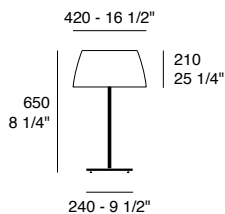

Ginger T50

LED E27 - IP20

Structure: Matt white painted metal

Diffuser: Opal white polyethylene

Diffuser

Opal
white