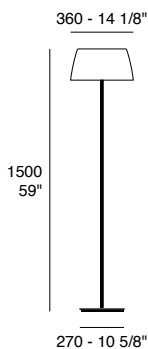

Ginger F30

2xLED E27 - IP20

Structure: Matt white painted metal

Diffuser: Opal white polyethylene

Diffuser

Opal
white