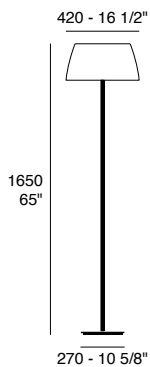

Ginger F50

2xLED E27 - IP20

Structure: Matt white painted metal

Diffuser: Opal white polyethylene

Diffuser

Opal
white