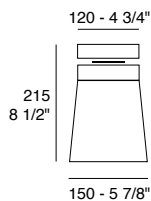

Finland C1G

LED E27 - IP20

Structure: White

Diffuser: Opal white