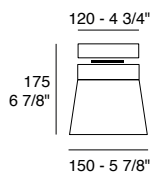

Finland C1

LED E27 - IP20

Structure: Chrome

Diffuser: Opal white