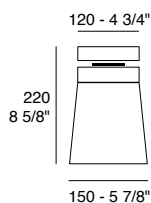

Finland C3

LED E27 - IP20

Structure: Chrome

Diffuser: Opal white