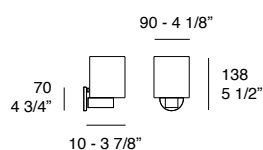

Cpl S7
Opal white

Cpl Mini W1

1xG9 60W Max - IP44

Structure: Chrome - Matt white painted metal

Diffuser: Satin opal white - Glossy white blown glass