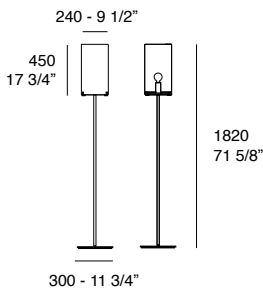

Cpl F1

LED E27 - IP20 - Dimmable

Structure: Chrome - Brushed nickel metal

Diffuser: Opal white - Clear crystal glass

Diffuser

Opal white

Clear crystal