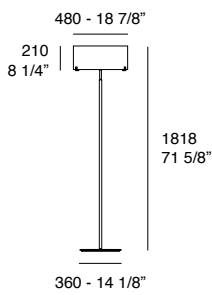

Cpl F7

3xLED E27 - IP20 - Dimmable

Structure: Chrome - Brushed nickel metal

Diffuser: Opal white - Opal red - Mirror - Copper glass