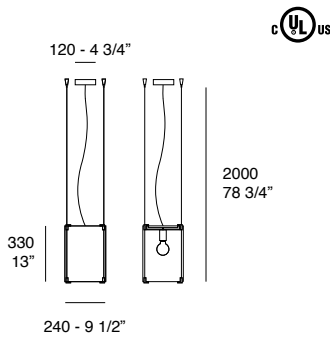

Cpl S1

LED E27 - IP20

Structure: Chrome - Brushed nickel metal

Diffuser: Opal white - Clear crystal glass

Diffuser

Opal white

Clear crystal