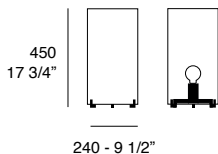

**Cpl Small T1**

LED E27 - IP20 - Dimmable

**Structure:** Chrome - Brushed nickel metal**Diffuser:** Opal white glass**Diffuser**Opal  
white**Cpl T1**

LED E27 - IP20 - Dimmable

**Structure:** Chrome - Brushed nickel metal**Diffuser:** Opal white - Clear crystal glass**Diffuser**Opal  
whiteClear  
crystal**Cpl T3**