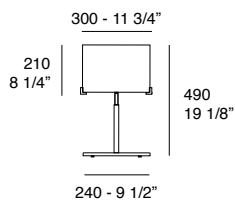

Cpl T30

LED E27 - IP20 - Dimmable

Structure: Chrome - Brushed nickel metal

Diffuser: Opal white glass

Diffuser

Opal
white