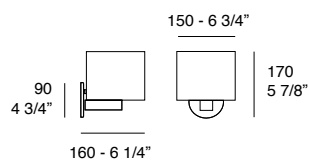

Cpl Mini W5

1xG9 60W Max - IP44

Structure: Chrome - Matt white painted metal

Diffuser: Satin opal white - Glossy white blown glass