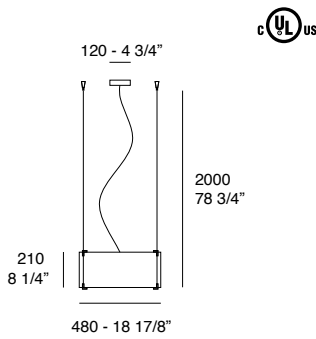

1xG9 60W Max - IP44

**Structure:** Chrome - Matt white painted metal**Diffuser:** Satin opal white - Glossy white blown glass**Diffuser**Opal  
whiteGlossy  
white**Cpl Mini W5**

1xG9 60W Max - IP44

**Structure:** Chrome - Matt white painted metal**Diffuser:** Satin opal white - Glossy white blown glass**Diffuser**Opal  
whiteGlossy  
white

**Cpl S1**

LED E27 - IP20

**Structure:** Chrome - Brushed nickel metal

**Diffuser:** Opal white - Clear crystal glass

**Diffuser**

Opal white

Clear crystal

**Cpl S7**