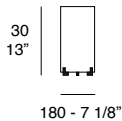

**Cpl Small T1**

LED E27 - IP20 - Dimmable

**Structure:** Chrome - Brushed nickel metal**Diffuser:** Opal white glass**Diffuser**Opal  
white**Cpl T1**

LED E27 - IP20 - Dimmable

**Structure:** Chrome - Brushed nickel metal**Diffuser:** Opal white - Clear crystal glass**Diffuser**Opal  
whiteClear  
crystal**Cpl T3**