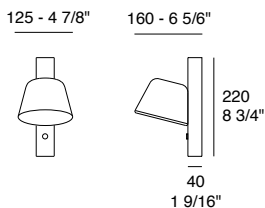

Bima | Dati tecnici | Technical data

Bima T1 USB

LED 4,8W 3000 K - 720 lumens - IP 20 - Dimmable

Structure finish: Matt white - Matt pink metal - NCS or RAL on request

Matt
white

Matt
pink

RAL
on request

Bima W1

LED 4,8W - 3000 K - 720 lumens - IP 20

Structure finish: Matt white - Matt pink metal - NCS or RAL on request

Matt
white

Matt
pink

RAL
on request

Bima W1 USB

LED 4,8W 3000 K - 720 lumens - IP 20

Structure finish: Matt white - Matt pink metal - NCS or RAL on request

Matt
white

Matt
pink

RAL
on request