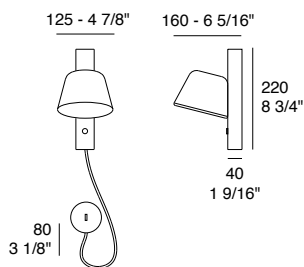

Bima | Dati tecnici | Technical data

Bima T1 USB

LED 4,8W 3000 K - 720 lumens - IP 20 - Dimmable

Structure finish: Matt white - Matt pink metal - NCS or RAL on request

Matt
white

Matt
pink

RAL
on request

Bima W1

LED 4,8W - 3000 K - 720 lumens - IP 20

Structure finish: Matt white - Matt pink metal - NCS or RAL on request

Matt
white

Matt
pink

RAL
on request

Bima W1 USB

LED 4,8W 3000 K - 720 lumens - IP 20

Structure finish: Matt white - Matt pink metal - NCS or RAL on request

Matt
white

Matt
pink

RAL
on request