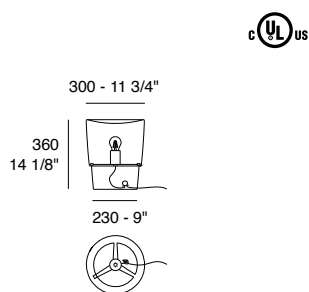

Vestale | Dati tecnici | Technical data

Vestale S3

LED E26 - IP20 - Dimmable

Diffuser: Crystal / Glossy white - Crystal / Glossy smoked grey blown glass

Structure: Chrome

Diffuser

 Crystal /
White

 Crystal /
Smoked grey