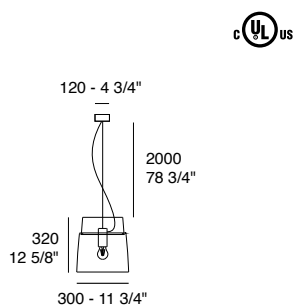

Vestale | Dati tecnici | Technical data

Vestale S3

LED E26 - IP20 - Dimmable

Diffuser: Crystal / Glossy white - Crystal / Glossy smoked grey blown glass

Structure: Chrome

Diffuser

 Crystal /
White

 Crystal /
Smoked grey