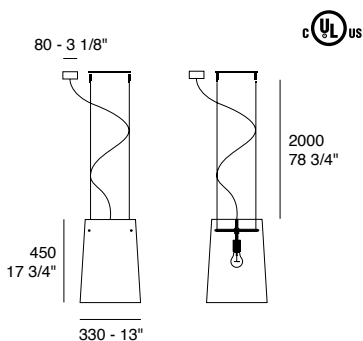

Sera S3

LED E27 - IP20

Diffuser: Opal white - Mirror - Clear Crystal blown glass

Structure: Chrome

Diffuser

Opal white

Mirror

Clear crystal