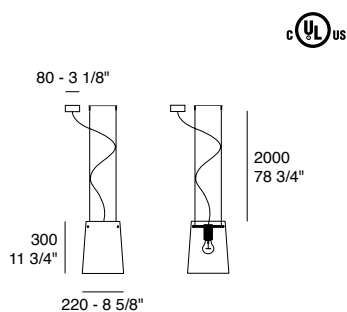

**Sera S3**  
Clear Crystal

**Sera S1**  
Clear Crystal

**Sera Small S1**  
Clear Crystal

**Sera Small S1**

LED E27 - IP20

**Diffuser:** Opal white - Mirror - Clear Crystal blown glass

**Structure:** Chrome