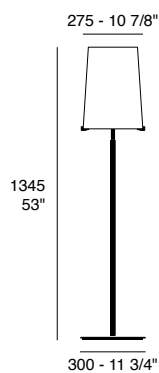

Sera Small T1

LED E27 - IP20 - Dimmable

Structure: Chrome - Brushed nickel metal

Diffuser: Opal white - Mirror blown glass

Diffuser

Opal
white

Mirror

Sera T1

LED E27 - IP20 - Dimmable

Structure: Chrome - Brushed nickel metal

Diffuser: Opal white - Mirror blown glass

Diffuser

Opal
white

Mirror

Sera F1

LED E27 - IP20 - Dimmable

Structure: Chrome - Brushed nickel metal

Diffuser: Opal white - Mirror blown glass

Diffuser

Opal
white

Mirror