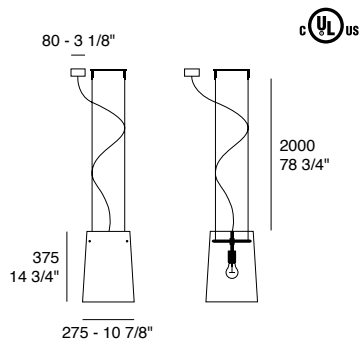

Sera S1

LED E27 - IP20

Diffuser: Opal white - Mirror - Clear Crystal blown glass

Structure: Chrome

Diffuser

Opal white

Mirror

Clear crystal