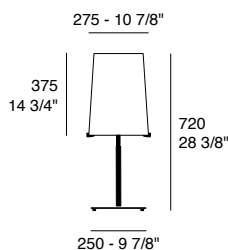

Sera Small T1

LED E27 - IP20 - Dimmable

Structure: Chrome - Brushed nickel metal

Diffuser: Opal white - Mirror blown glass

Diffuser

Opal
white

Mirror

Sera T1

LED E27 - IP20 - Dimmable

Structure: Chrome - Brushed nickel metal

Diffuser: Opal white - Mirror blown glass

Diffuser

Opal
white

Mirror

Sera F1

LED E27 - IP20 - Dimmable

Structure: Chrome - Brushed nickel metal

Diffuser: Opal white - Mirror blown glass

Diffuser

Opal
white

Mirror