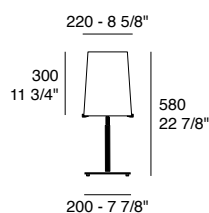

Sera Small T1

LED E27 - IP20 - Dimmable

Structure: Chrome - Brushed nickel metal

Diffuser: Opal white - Mirror blown glass

Diffuser

Opal
white

Mirror

Sera T1

LED E27 - IP20 - Dimmable

Structure: Chrome - Brushed nickel metal

Diffuser: Opal white - Mirror blown glass

Diffuser

Opal
white

Mirror

Sera F1

LED E27 - IP20 - Dimmable

Structure: Chrome - Brushed nickel metal

Diffuser: Opal white - Mirror blown glass

Diffuser

Opal
white

Mirror