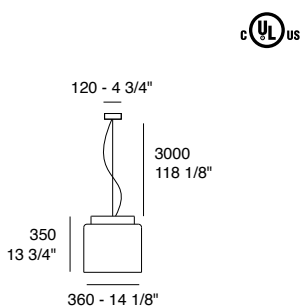

Segesta S5

LED E27 - IP20

Diffuser: Opal White - Glossy Black glass

Structure: Heritage brass - Polished copper metal

Diffuser

Opal
white

Glossy
black