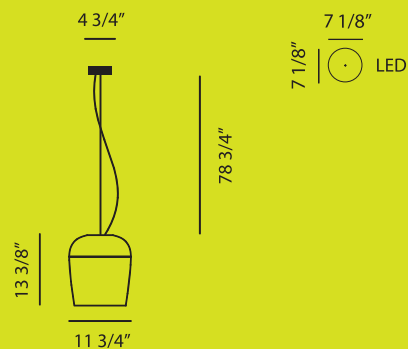

Structure

- > *Struttura e rosone a soffitto:*
  verniciato bianco opaco.
- > *Diffusore:*
  vetro soffiato verniciato all'interno.
- > *Structure and ceiling rose:*
  matt white painted.
- > *Diffuser:*
  blown glass painted on the inside.
- > *Estructura y florón de techo:*
  barnizado blanco mate.
- > *Difusor:*
  Vidrio soplado barnizado internamente.

Light data

except for LED versions

MAX 1x150W Type A-21 E26

LED 9,6W – 3000K

Model S3