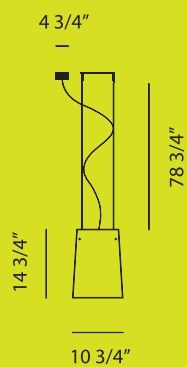

Model S1

Colors

- TR white
- white
- mirror