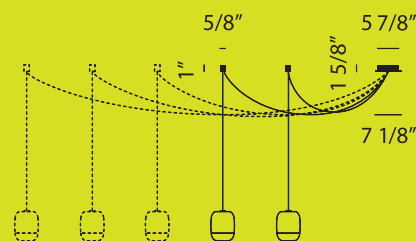

Light data

 except for LED versions

⇒ MAX 1x20W Type T-3 G4

⇒ MAX 1x20W Xenon G4

LED 4,2W - 2700K

Colors

-  white
-  metallized black
-  metallized copper
-  metallized silver

Model S1 mini-canopy / S1 / S1L

VERSIONI DECENTRATE (da 2 a 5 lampade)
SIDE VERSIONS (2 to 5 suspensions)

Model 2L / 3L / 4L / 5L

VERSIONI MULTIPLE (con box o rosone)
MULTIPLE VERSIONS (with box or ceiling rose)

Model 3-9R / 3-9S