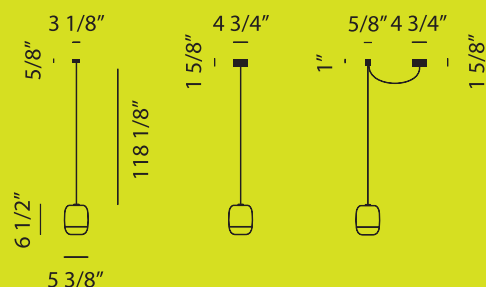

Light data

 except for LED versions

⇒ MAX 1x20W Type T-3 G4

⇒ MAX 1x20W Xenon G4

LED 4,2W - 2700K

Colors

-  white
-  metallized black
-  metallized copper
-  metallized silver

Model S1 mini-canopy / S1 / S1L

VERSIONI DECENTRATE (da 2 a 5 lampade)
SIDE VERSIONS (2 to 5 suspensions)

Model 2L / 3L / 4L / 5L

VERSIONI MULTIPLE (con box o rosone)
MULTIPLE VERSIONS (with box or ceiling rose)

Model 3-9R / 3-9S