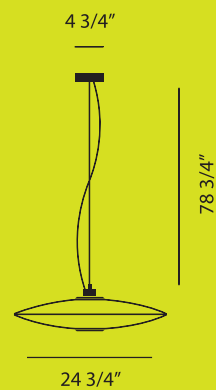

Light data

💡 S5 / MAX 1x150W Type A-21 E26

Model S1

Model S3

Colors