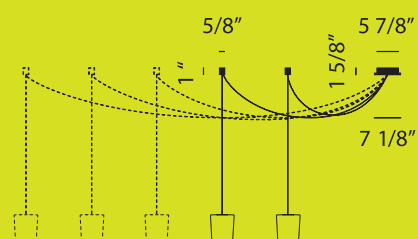

Model 2L / 3L / 4L / 5L