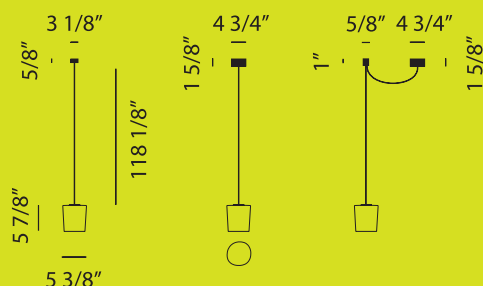

Structure

- > **Struttura:**
  alluminio anodizzato.
- > **Box e rosoni:**
  in metallo verniciato bianco opaco.
- > **Diffusore:**
  vetro soffiato opalino bianco.
  Capsula interna in vetro pyrex.

- > **Structure:**
  anodized aluminium.
- > **Ceiling rose:**
  matt white painted metal.
- > **Diffuser:**
  opal white blown glass.
  Internal capsule in pyrex glass.

- > **Estructura:**
  aluminio anodizado.
- > **florón de techo:**
  para versiones multiples
  en metal barnizado blanco opaco.
- > **Difusor:**
  vidrio soplado barnizado blanco mate.
  Capsula interna en cristal pyrex.

Light data

except for LED versions

MAX 1x20W Type T-3 G4

MAX 1x20W Xenon G4

LED 4,2W - 2700K

Colors

Model S1 mini-canopy / S1 / S1L