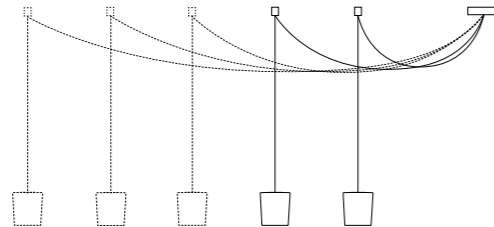

Technical Information

S SUSPENSION, T TABLE, F FLOOR, W WALL, C CEILING

Models

3R - 3S
Ceiling Rose Ø 180 mm H 40 mm
Cable 3000 mm
Diffuser Ø 135 mm H 150 mm

5R - 5S
Ceiling Rose Ø 180 mm H 40 mm
Cable 3000 mm
Diffuser Ø 135 mm H 150 mm

7R - 7S
Ceiling Rose Ø 240 mm H 40 mm
Cable 3000 mm
Diffuser Ø 135 mm H 150 mm

9R - 9S
Ceiling Rose Ø 300 mm H 40 mm
Cable 3000 mm
Diffuser Ø 135 mm H 150 mm

S1 MINI CANOPY
Ceiling Rose Ø 40 mm H 15 mm
Cable 3000 mm
Diffuser Ø 135 mm H 150 mm

S1
Ceiling Rose Ø 120 mm H 40 mm
Cable 3000 mm
Diffuser Ø 135 mm H 150 mm

S1L
Ceiling Rose Ø 120 mm H 40 mm
Lateral Ceiling Attachment Ø 15 mm H 25 mm
Cable 3000 mm
Diffuser Ø 135 mm H 150 mm

2L - 3L - 4L - 5L
Ceiling Rose Ø 180 mm H 40 mm
Lateral Ceiling Attachment Ø 15 mm H 25 mm
Cable 3000 mm
Diffuser Ø 135 mm H 150 mm