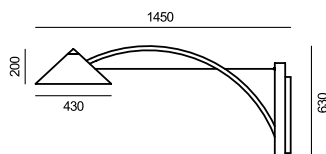

Flyer

DESIGN BY
NEEDS STUDIO 2020

FLYER W3

BIANCO OPACO / MATT WHITE
NERO OPACO / MATT BLACK