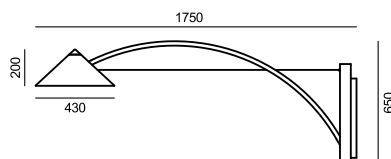

FLYER W5

BIANCO OPACO / MATT WHITE
NERO OPACO / MATT BLACK

LED 23W - 2700/3000K (3032lm)

LED 23W - 2700/3000K (3032lm)

Flyer è una storia di luce fatta di forme leggere, di movimenti eleganti e di una funzionalità pensata per soddisfare gli utenti più esigenti. Una lampada da parete capace di entrare senza sforzo nelle nostre vite, illuminandole senza disturbare, adattandosi con facilità ai nostri spazi grazie ad un movimento orizzontale di circa 150°. Sono molteplici gli ambienti in cui Flyer può rendersi protagonista, sempre diversi ma accomunati da necessità spaziali e di utilizzo, con l'obiettivo di farti sentire a tuo agio con un design senza tempo come a casa tua, ovunque tu sia.

Flyer is a lighting story made of light shapes, elegant movements and functionality, designed to satisfy the most demanding users. A wall lamp capable of effortlessly entering our lives, illuminating them without disturbing, easily adapting to our spaces thanks to a horizontal movement of about 150°. There are many environments in which Flyer can play a leading role, always different but united by spatial and use needs, with the aim of making you feel at ease with a timeless design like at home, wherever you are.