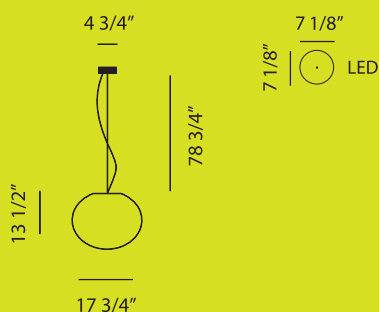

Structure

- > **Rosone a soffitto:**
  verniciato bianco opaco.
- > **Diffusore:**
  vetro soffiato bianco satinato.
- > **Reattore:**
  elettronico.

- > **Ceiling rose:**
  matt white painted.
- > **Diffuser:**
  opal white blown glass diffuser.
- > **Ballast:**
  Electronic.

- > **Florón de techo:**
  barnizado blanco mate.
- > **Difusor:**
  vidrio soplado blanco satinado.
- > **Reactór:**
  Bobina de reacción.

Light data

except for LED versions

- S5.S7 / MAX 1x100W Type A-21 E26
- S5.S7 / MAX 1x100W Type T-10 shielded E26
- ECO S5 / MAX 1x32W Triple Tube GX24q-4
- ECO S7 / MAX 1x42W Triple Tube GX24q-4
- LED S5.S7 / 9,6W - 3000K

Model S5

Model S7

Colors