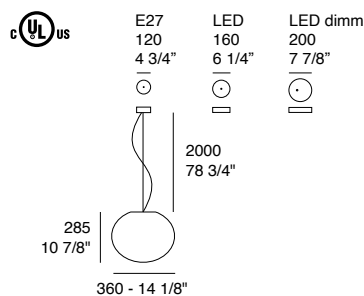

Zerodieci S5

Light source options:

E27 LED - IP20

LED 8,5W - 3000K (1044lm) - IP20 - Dimmable trailing edge

LED DIMM 8,5W - 3000K (1044lm) - IP20 - Dimmable Dali/DSI -

SwitchDIM - 1...10V - 0...10V

Diffuser: Opal white blown glass

Diffuser

Opal
white