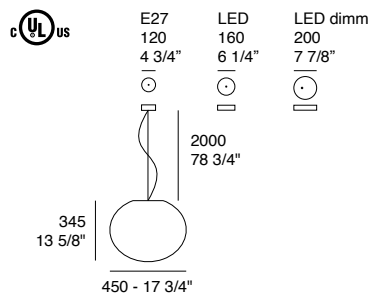

**Zerodieci S5**

Light source options:

E27 LED - IP20

LED 8,5W - 3000K (1044lm) - IP20 - Dimmable trailing edge

LED DIMM 8,5W - 3000K (1044lm) - IP20 - Dimmable Dali/DSI -

SwitchDIM - 1...10V - 0...10V

Diffuser: Opal white blown glass**Diffuser**Opal
white**Zerodieci S7**

Light source options:

E27 LED - IP20

LED 8,5W - 3000K (1044lm) - IP20 - Dimmable trailing edge

LED DIMM 8,5W - 3000K (1044lm) - IP20 - Dimmable Dali/DSI -

SwitchDIM - 1...10V - 0...10V

Diffuser: Opal white blown glass**Diffuser**Opal
white