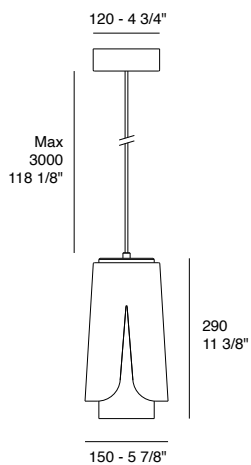

Tulipa | Dati tecnici | Technical data

Tulipa S3

LED E27 - IP20

Fabric cable (white and black)

Outer metal finish: Matt white - Matt black

Inner metal finish: Matt white - Black chrome

Polished copper - Luxury gold

Outer metal finish

Inner metal finish

Matt
white

Matt
black

Matt
white

Black
chrome

Luxury
gold

Polished
copper