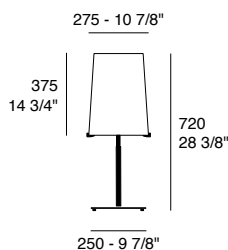

Sera Small T1

LED E27 - IP20 - Dimmable

Structure: Chrome - Brushed nickel metal

Diffuser: Opal white - Mirror blown glass

Diffuser

Opal
white

Mirror

Sera T1

LED E27 - IP20 - Dimmable

Structure: Chrome - Brushed nickel metal

Diffuser: Opal white - Mirror blown glass

Diffuser

Opal
white

Mirror

Sera F1

LED E27 - IP20 - Dimmable

Structure: Chrome - Brushed nickel metal

Diffuser: Opal white - Mirror blown glass

Diffuser

Opal
white

Mirror