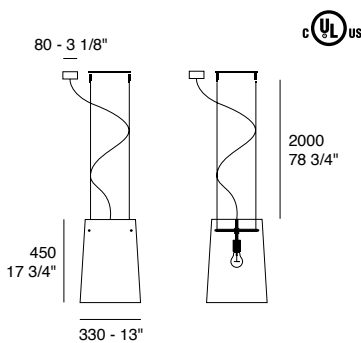

Sera S3

LED E27 - IP20

Diffuser: Opal white - Mirror - Clear Crystal blown glass

Structure: Chrome

Diffuser

Opal
white

Mirror

Clear
crystal