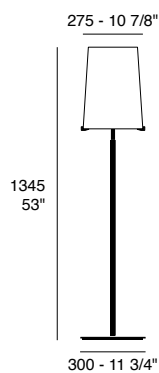

Sera Small T1

LED E27 - IP20 - Dimmable

Structure: Chrome - Brushed nickel metal

Diffuser: Opal white - Mirror blown glass

Diffuser

Opal
white

Mirror

Sera T1

LED E27 - IP20 - Dimmable

Structure: Chrome - Brushed nickel metal

Diffuser: Opal white - Mirror blown glass

Diffuser

Opal
white

Mirror

Sera F1

LED E27 - IP20 - Dimmable

Structure: Chrome - Brushed nickel metal

Diffuser: Opal white - Mirror blown glass

Diffuser

Opal
white

Mirror