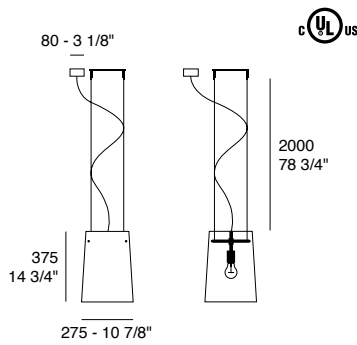

Sera S1

LED E27 - IP20

Diffuser: Opal white - Mirror - Clear Crystal blown glass

Structure: Chrome

Diffuser

Opal
white

Mirror

Clear
crystal