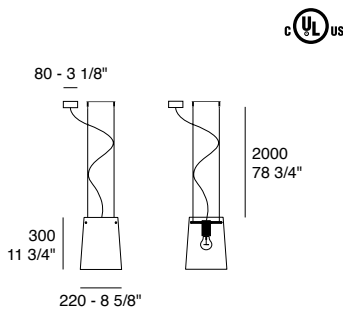

Sera S3
Clear Crystal

Sera S1
Clear Crystal

Sera Small S1
Clear Crystal

Sera | Dati tecnici | Technical data

Sera Small S1

LED E27 - IP20

Diffuser: Opal white - Mirror - Clear Crystal blown glass

Structure: Chrome