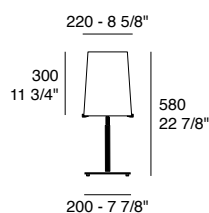

Sera Small T1

LED E27 - IP20 - Dimmable

Structure: Chrome - Brushed nickel metal

Diffuser: Opal white - Mirror blown glass

Diffuser

Opal
white

Mirror

Sera T1

LED E27 - IP20 - Dimmable

Structure: Chrome - Brushed nickel metal

Diffuser: Opal white - Mirror blown glass

Diffuser

Opal
white

Mirror

Sera F1

LED E27 - IP20 - Dimmable

Structure: Chrome - Brushed nickel metal

Diffuser: Opal white - Mirror blown glass

Diffuser

Opal
white

Mirror