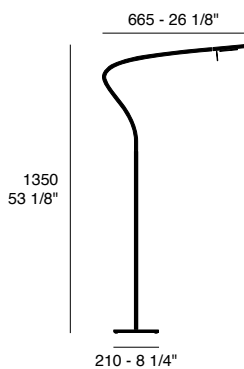

The strong and minimal  
design of Paraph gives light  
and personality to every  
project. In the table and floor  
version, the stem rotates  
360° to ensure maximum  
comfort and practicality.

**Paraph** | Dati tecnici | Technical data

**Paraph T1**

LED 6W - 3000K (610 lm) - IP20 - Dimmable

**Structure:** Matt black aluminium

Matt  
black

**Paraph T3**

LED 6W - 3000K (610 lm) - IP20 - Dimmable

**Structure:** Matt black aluminium

Matt  
black