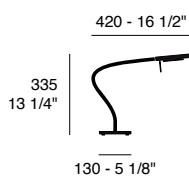

The strong and minimal  
design of Paraph gives light  
and personality to every  
project. In the table and floor  
version, the stem rotates  
360° to ensure maximum  
comfort and practicality.

**Paraph** | Dati tecnici | Technical data