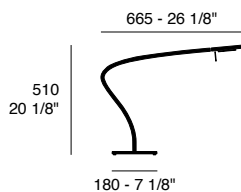

Paraph T3

LED 6W - 3000K (610 lm) - IP20 - Dimmable

Structure: Matt black aluminium

Matt
black