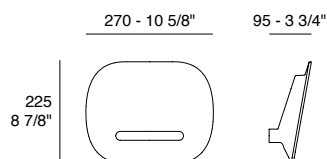

Moonlight | Dati tecnici | Technical data

Moonlight W1

LED 8W - 3000K (1440 lm) - IP20 - Dimmable trailing edge

Diffuser (Ceramic): Glazed white - Raw

Diffuser

Glazed
white

Raw