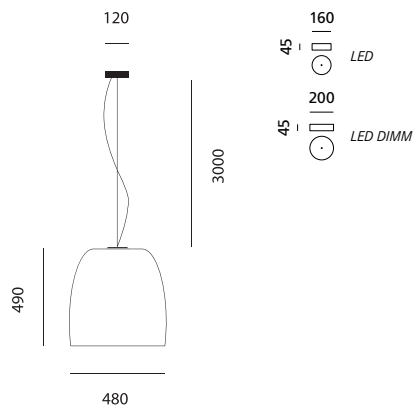

Model S7

Colors

- white
- mirror / white
- black / white
- black / gold
- copper / white
- gold leaf