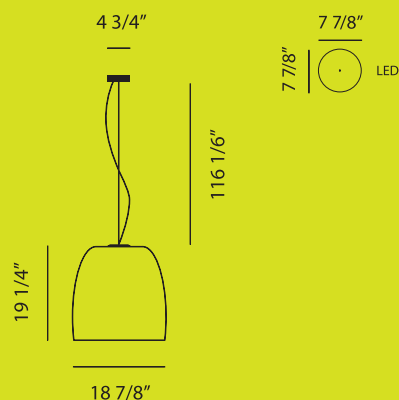

Colors

- white / white
- white / orange
- white / gold
- black / white
- black / gold