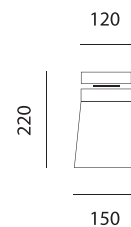

Light data

⚡ max 1x100W IAA E27

⚡ max 1x100W IAM E27

⚡ 1x23W FBT E27

Model C1

Model C1G

Model C3

Model C3G