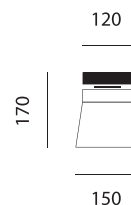

Light data

⚡ max 1x100W IAA E27

⚡ max 1x100W IAM E27

⚡ 1x23W FBT E27

Model C1

Model C1G

Model C3

Model C3G