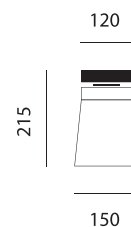

Light data

⚡ max 1x100W IAA E27

⚡ max 1x100W IAM E27

⚡ 1x23W FBT E27

Model C1

Model C1G

Model C3

Model C3G