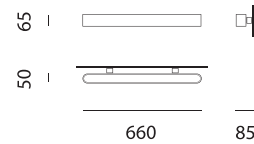

Structure

- > **Corpo:**
  alluminio verniciato.
- > **Reattore:**
  elettronico, dimmerabile a richiesta.
  Versione LED, dimmerabile a richiesta.
- > **Body:**
  painted aluminium.
- > **Ballast:**
  electronic, dimmable on request.
  LED version, dimmable on request.
- > **Lampenkörper:**
  lackiertes Aluminium.
- > **Vorschaltgerät:**
  elektronisch, dimmbar auf Wunsch.
  Version LED, dimmbar auf Wunsch.
- > **Corps:**
  aluminium verni.
- > **Ballast:**
  électronique, réglable sur demande.
  Version LED, réglable sur demande.
- > **Cuerpo:**
  aluminio barnizado.
- > **Reactór:**
  bobina de reacción con dimmer opcional.
  Version LED, regulable a petición.

Light data

- W1 / 1x24W FDH G5
- W3 / 1x39W FDH G5
- W5 / 1x54W FDH G5
- W7 / 1x80W FDH G5

- LED W1 / 23,6W – 3000K (2800lm)
- LED W3 / 35,4W – 3000K (4200lm)
- LED W5 / 47,2W – 3000K (5600lm)
- LED W7 / 59W – 3000K (7000lm)

(*) disponibile in altre versioni / other options available

Model W1

Model W3

Model W5

Model W7

Colors