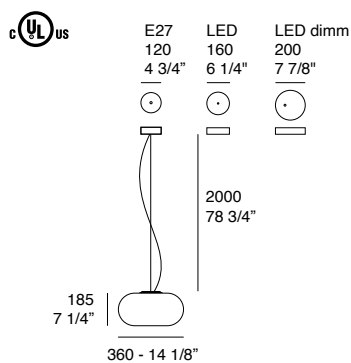

Over S5
Opal white
blown glass

Over S3
Opal white blown glass
whit optional lateral
ceiling attachment

Over | Dati tecnici | Technical data

Over S3

Light source options:

E27 LED - IP20

LED 8,5W - 3000K (1044lm) - IP20 - Dimmable trailing edge