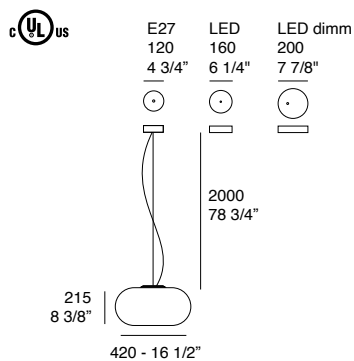

Over S5

Light source options:

E27 LED - IP20

LED 8,5W - 3000K (1044lm) - IP20 - Dimmable trailing edge

LED DIMM 8,5W - 3000K (1044lm) - IP20 - Dimmable Dali/DSI -
SwitchDIM - 1...10V - 0...10V

Diffuser: Opal white blown glass

Diffuser

Opal
white