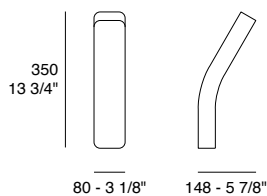

Platone | Dati tecnici | Technical data

Platone W1

Light source options:

MAX 1x60W HSGST/F G9- IP20

LED 4,8W - 3000K (720 lm) - IP20

Structure: Matt white polyurethane

Matt
white

Platone W3