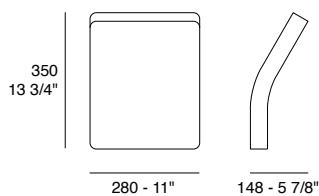

Platone | Dati tecnici | Technical data

Platone W1

Light source options:

MAX 1x60W HSGST/F G9- IP20

LED 4,8W - 3000K (720 lm) - IP20

Structure: Matt white polyurethane

Matt
white

Platone W3