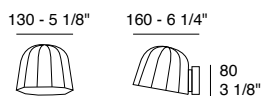

Novia | Dati tecnici | Technical data

Novia T1 USB

LED GU10 - IP20

Structure finish: Matt white - Matt green metal - RAL on request

Matt
white

Matt
green

RAL
on request

Novia W1

LED GU10 - IP20

Structure finish: Matt white - Matt green metal - RAL on request

Matt
white

Matt
green

RAL
on request

Novia W1 USB

LED GU10 - IP20

Structure finish: Matt white - Matt green metal - RAL on request

Matt
white

Matt
green

RAL
on request