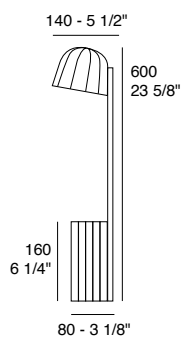

Novia W1 USB

Novia W1

Novia | Dati tecnici | Technical data

Novia T1 USB

LED GU10 - IP20

Structure finish: Matt white - Matt green metal - RAL on request

Matt
white

Matt
green