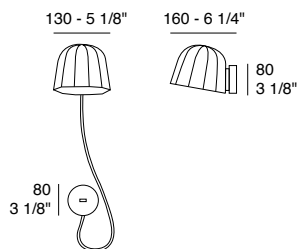

Novia W1 USB

Novia W1

Novia | Dati tecnici | Technical data

Novia T1 USB

LED GU10 - IP20

Structure finish: Matt white - Matt green metal - RAL on request

Matt
white

Matt
green

RAL
on request

Novia W1

LED GU10 - IP20

Structure finish: Matt white - Matt green metal - RAL on request

Matt
white

Matt
green

RAL
on request

Novia W1 USB