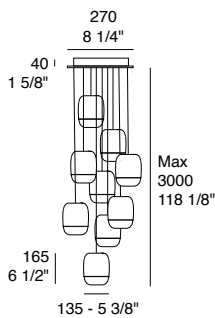

Gong mini 7R-7S/LED 7R-7S

HSGST G4 1x20W Max - XENON G4 1x20W Max

LED 4,2W 2700K 300 lumens - IP20 - Dimmable

Diffuser: Glass in glossy - Gold leaf - Black metalized transmirror - White Silver metalized transmirror - Light copper or Glory rose metalized transmirror

Gong mini 9R-9S/LED 9R-9S

HSGST G4 1x20W Max - XENON G4 1x 20W Max

LED 4,2W 2700K 300 lumens - IP20 - Dimmable

Diffuser: Glass in glossy - Gold leaf - Black metalized transmirror - White Silver metalized transmirror - Light copper or Glory rose metalized transmirror