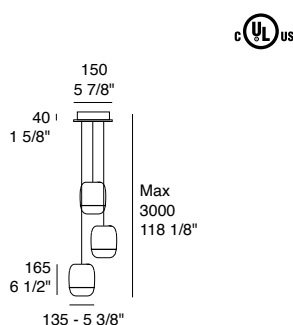

Gong mini | Dati tecnici | Technical data

Gong mini 2L-5L/LED 2L-4L

HSGST G4 1x20W Max - XENON G4 1x20W Max

LED 4,2W 2700K 300 lumens - IP20 - Dimmable

Diffuser: Glass in glossy - Gold leaf - Black metalized transmirror - White Silver metalized transmirror - Light copper or Glory rose metalized transmirror

Gong mini 3R-3S/LED 3R-3S

HSGST G4 1x20W Max - XENON G4 1x20W Max

LED 4,2W 2700K 300 lumens - IP20 - Dimmable

Diffuser: Glass in glossy - Gold leaf - Black metalized transmirror - White Silver metalized transmirror - Light copper or Glory rose metalized transmirror

Gong mini 5R-5S/LED 5R-5S

HSGST G4 1x20W Max - XENON G4 1x20W Max

LED 4,2W 2700K 300 lumens - IP20 - Dimmable

Diffuser: Glass in glossy - Gold leaf - Black metalized transmirror - White Silver metalized transmirror - Light copper or Glory rose metalized transmirror