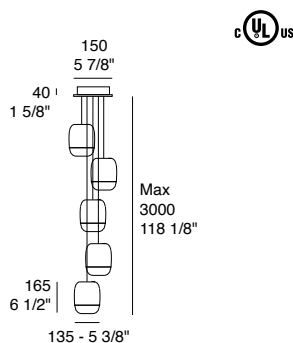

Gong mini | Dati tecnici | Technical data

Gong mini 2L-5L/LED 2L-4L

HSGST G4 1x20W Max - XENON G4 1x20W Max

LED 4,2W 2700K 300 lumens - IP20 - Dimmable

Diffuser: Glass in glossy - Gold leaf - Black metalized transmirror - White Silver metalized transmirror - Light copper or Glory rose metalized transmirror

Gong mini 3R-3S/LED 3R-3S

HSGST G4 1x20W Max - XENON G4 1x20W Max

LED 4,2W 2700K 300 lumens - IP20 - Dimmable

Diffuser: Glass in glossy - Gold leaf - Black metalized transmirror - White Silver metalized transmirror - Light copper or Glory rose metalized transmirror

Gong mini 5R-5S/LED 5R-5S

HSGST G4 1x20W Max - XENON G4 1x20W Max

LED 4,2W 2700K 300 lumens - IP20 - Dimmable

Diffuser: Glass in glossy - Gold leaf - Black metalized transmirror - White Silver metalized transmirror - Light copper or Glory rose metalized transmirror