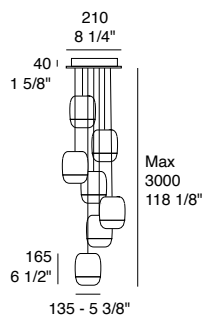

Gong mini 7R-7S/LED 7R-7S

HSGST G4 1x20W Max - XENON G4 1x20W Max

LED 4,2W 2700K 300 lumens - IP20 - Dimmable

Diffuser: Glass in glossy - Gold leaf - Black metalized transmirror - White Silver metalized transmirror - Light copper or Glory rose metalized transmirror

Gong mini 9R-9S/LED 9R-9S

HSGST G4 1x20W Max - XENON G4 1x 20W Max

LED 4,2W 2700K 300 lumens - IP20 - Dimmable

Diffuser: Glass in glossy - Gold leaf - Black metalized transmirror - White Silver metalized transmirror - Light copper or Glory rose metalized transmirror