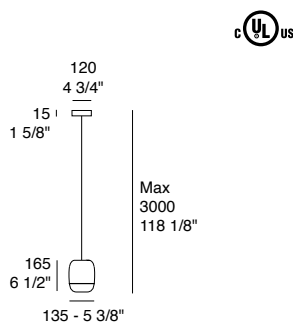

Gong mini | Dati tecnici | Technical data

Gong mini canopy S1/LED S1

Light source options:

HSGT G4 1x20W Max - IP20

LED 4,2W - 2700 K (300lm) - IP20 - Dimmable trailing edge

Diffuser: Glass in glossy - Gold leaf - Black metalized transmirror
White - Silver metalized transmirror - Light copper or Glory rose metalized transmirror

Gong mini S1/LED S1

Light source options:

HSGT G4 1x20W Max - IP20

LED 4,2W - 2700 K (300lm) - IP20 - Dimmable trailing edge

Diffuser: Glass in glossy - Gold leaf - Black metalized transmirror
White - Silver metalized transmirror - Light copper or Glory rose metalized transmirror

Gong mini S1L/LED S1L

Light source options:

HSGT G4 1x20W Max - IP20

LED 4,2W - 2700 K (300lm) - IP20 - Dimmable trailing edge

Diffuser: Glass in glossy - Gold leaf - Black metalized transmirror
White - Silver metalized transmirror - Light copper or Glory rose metalized transmirror