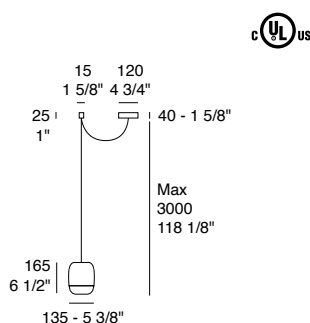

Gong mini | Dati tecnici | Technical data

Gong mini canopy S1/LED S1

Light source options:

HSGT G4 1x20W Max - IP20

LED 4,2W - 2700 K (300lm) - IP20 - Dimmable trailing edge

Diffuser: Glass in glossy - Gold leaf - Black metalized transmirror
White - Silver metalized transmirror - Light copper or Glory rose metalized transmirror

Gong mini S1/LED S1

Light source options:

HSGT G4 1x20W Max - IP20

LED 4,2W - 2700 K (300lm) - IP20 - Dimmable trailing edge

Diffuser: Glass in glossy - Gold leaf - Black metalized transmirror
White - Silver metalized transmirror - Light copper or Glory rose metalized transmirror

Gong mini S1L/LED S1L

Light source options:

HSGT G4 1x20W Max - IP20

LED 4,2W - 2700 K (300lm) - IP20 - Dimmable trailing edge

Diffuser: Glass in glossy - Gold leaf - Black metalized transmirror
White - Silver metalized transmirror - Light copper or Glory rose metalized transmirror