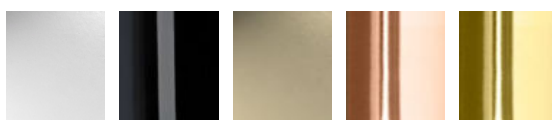

Metal finish

Matt white   Glossy black   Matt sand   Copper   Brass