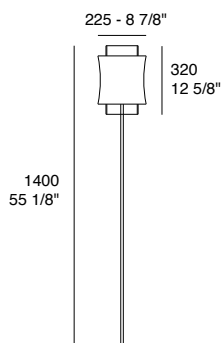

Fez F1

Crystal diffuser and outer metal diffuser - E27 Led light source
Cable in black fabric (2000mm length) - IP20 - Dimmable

Glass finish: Transparent

Metal finish: Matt white - Glossy black - Copper - Matt sand - Brass

Structure: Chrome - Matt black on request