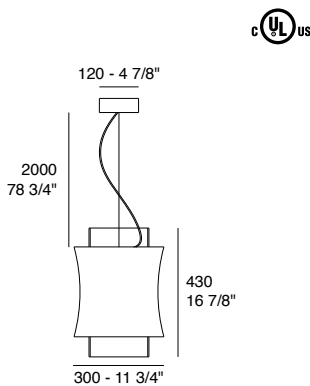

Fez S3

Crystal diffuser and outer metal diffuser - E27 Led light source - IP20

Glass finish: Transparent

Metal finish: Matt white - Glossy black - Copper - Matt sand - Brass