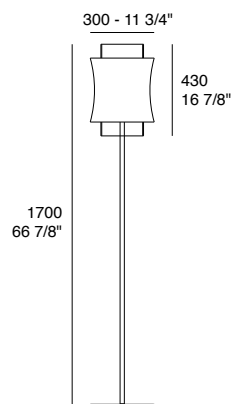

Fez F3

Crystal diffuser and outer metal diffuser - E27 Led light source
Cable in black fabric (2000mm length) - IP20 - Dimmable

Glass finish: Transparent

Metal finish: Matt white - Glossy black - Copper - Matt sand - Brass

Structure: Chrome - Matt black on request