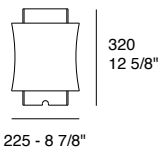

Fez T1

Crystal diffuser and outer metal diffuser - E27 Led light source

Cable in black fabric (2000mm length) - IP20 - Dimmable

Glass finish: Transparent

Metal finish: Matt white - Glossy black - Copper - Matt sand - Brass