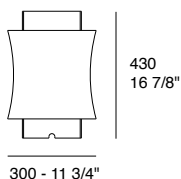

Fez T3

Crystal diffuser and outer metal diffuser - E27 Led light source
Cable in black fabric (2000mm length) - IP20 - Dimmable

Glass finish: Transparent

Metal finish: Matt white - Glossy black - Copper - Matt sand - Brass