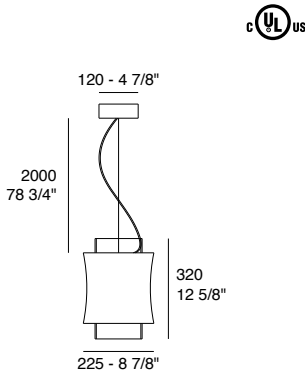

Fez | Dati tecnici | Technical data

Fez S1

Crystal diffuser and outer metal diffuser - E27 Led light source - IP20

Glass finish: Transparent

Metal finish: Matt white - Glossy black - Copper - Matt sand - Brass