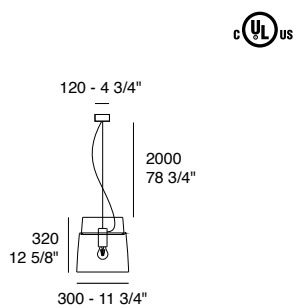

Vestale | Dati tecnici | Technical data

**Vestale S3**

LED E27 - IP20

Diffuser: Crystal / Glossy white - Crystal / Glossy smoked grey blown glass**Structure:** Chrome**Diffuser**Crystal /
WhiteCrystal /
Smoked grey**Vestale T3**