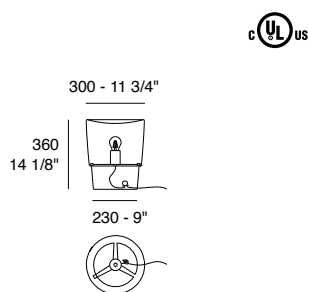

Vestale | Dati tecnici | Technical data

**Vestale S3**

LED E27 - IP20

Diffuser: Crystal / Glossy white - Crystal / Glossy smoked grey blown glass**Structure:** Chrome**Diffuser**Crystal /
WhiteCrystal /
Smoked grey**Vestale T3**