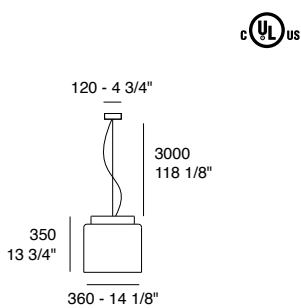

LED E27 - IP20

Diffuser: Opal White - Glossy Black glass

Structure: Heritage brass - Polished copper metal

Diffuser

Opal
white

Glossy
black

Segesta S5

LED E27 - IP20