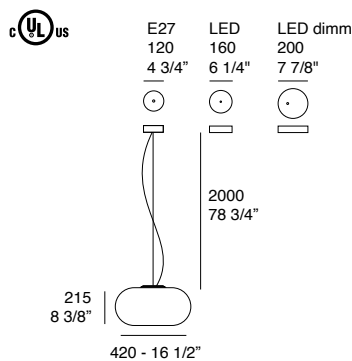

Over S5

Light source options:

E27 LED - IP20

LED 8,5W - 3000K (1044lm) - IP20 - Dimmable trailing edge

LED DIMM 8,5W - 3000K (1044lm) - IP20 - Dimmable Dali/DSI -

SwitchDIM - 1...10V - 0...10V

Diffuser: Opal white blown glass

Diffuser

Opal
white