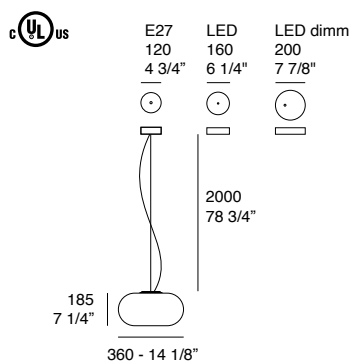

Over | Dati tecnici | Technical data

Over S3

Light source options:

E27 LED - IP20

LED 8,5W - 3000K (1044lm) - IP20 - Dimmable trailing edge

LED DIMM 8,5W - 3000K (1044lm) - IP20 - Dimmable Dali/DSI -

SwitchDIM - 1...10V - 0...10V

Diffuser: Opal white blown glass

Diffuser

Opal
white