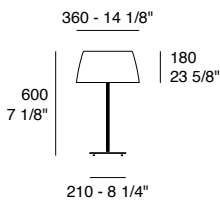

Ginger T30

LED E27 - IP20

Structure: Matt white painted metal

Diffuser: Opal white polyethylene

Diffuser

Opal
white