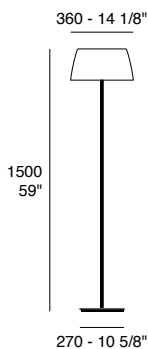

Ginger F30

2xLED E27 - IP20

Structure: Matt white painted metal

Diffuser: Opal white polyethylene

Diffuser

Opal
white