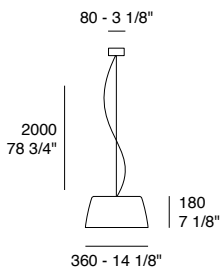

Ginger | Dati tecnici | Technical data

Ginger S30

LED E27 - IP20

Diffuser: Opal white polyethylene

Diffuser

Opal
white