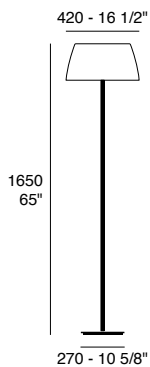

Ginger F50

2xLED E27 - IP20

Structure: Matt white painted metal

Diffuser: Opal white polyethylene

Diffuser

Opal
white