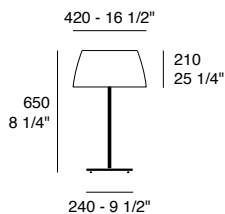

Ginger T50

LED E27 - IP20

Structure: Matt white painted metal

Diffuser: Opal white polyethylene

Diffuser

Opal
white