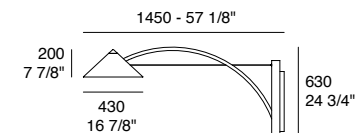

Flyer W5

LED 38W - 2700 / 3000K (5000 lm) - IP20 - Dimmable trailing edge

Structure: Matt white - Matt black metal

Structure

Matt
white

Matt
black

Flyer W3 Outdoor

LED 38W - 2700K (4370 lm) - IP55