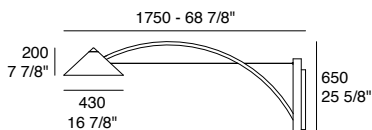

Flyer W5

LED 38W - 2700 / 3000K (5000 lm) - IP20 - Dimmable trailing edge

Structure: Matt white - Matt black metal

Structure

Matt
white

Matt
black

Flyer W3 Outdoor

LED 38W - 2700K (4370 lm) - IP55