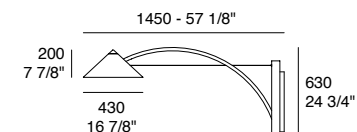

Flyer | Dati tecnici | Technical data