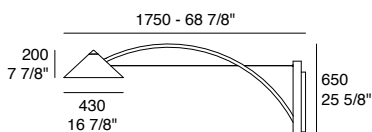

Flyer | Dati tecnici | Technical data