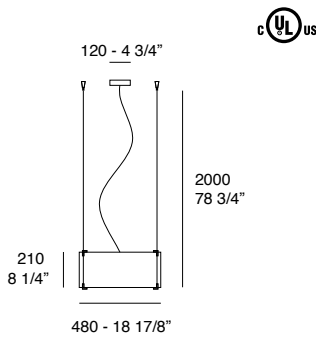

1xG9 60W Max - IP44

Structure: Chrome - Matt white painted metal**Diffuser:** Satin opal white - Glossy white blown glass**Diffuser**Opal
whiteGlossy
white**Cpl Mini W5**

1xG9 60W Max - IP44

Structure: Chrome - Matt white painted metal**Diffuser:** Satin opal white - Glossy white blown glass**Diffuser**Opal
whiteGlossy
white

Cpl S1

LED E27 - IP20

Structure: Chrome - Brushed nickel metal

Diffuser: Opal white - Clear crystal glass

Diffuser

Opal white

Clear crystal

Cpl S7

3xLED E27 - IP20

Structure: Chrome - Brushed nickel metal

Diffuser: Opal white - Opal red - Mirror - Copper glass

Diffuser

Opal white

Opal red

Mirror

Copper