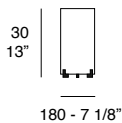

**Cpl Small T1**

LED E27 - IP20 - Dimmable

Structure: Chrome - Brushed nickel metal**Diffuser:** Opal white glass**Diffuser**Opal
white**Cpl T1**

LED E27 - IP20 - Dimmable

Structure: Chrome - Brushed nickel metal**Diffuser:** Opal white - Clear crystal glass**Diffuser**Opal
whiteClear
crystal**Cpl T3**