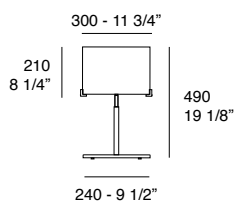

Cpl T30

LED E27 - IP20 - Dimmable

Structure: Chrome - Brushed nickel metal

Diffuser: Opal white glass

Diffuser

Opal
white