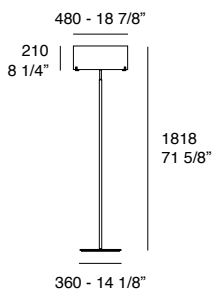

Cpl F7

3xLED E27 - IP20 - Dimmable

Structure: Chrome - Brushed nickel metal

Diffuser: Opal white - Opal red - Mirror - Copper glass