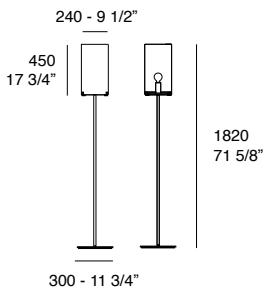

Cpl F1

LED E27 - IP20 - Dimmable

Structure: Chrome - Brushed nickel metal

Diffuser: Opal white - Clear crystal glass

Diffuser

Opal white

Clear crystal