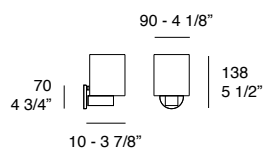

Cpl S7
Opal white

Cpl Mini W1

1xG9 60W Max - IP44

Structure: Chrome - Matt white painted metal

Diffuser: Satin opal white - Glossy white blown glass