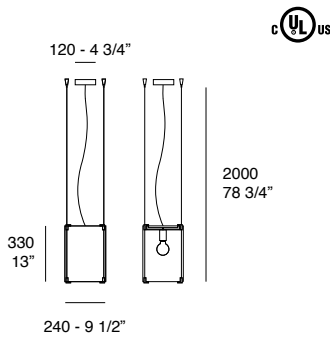

Cpl S7
Opal white

Cpl S7
Mirror

Cpl S7
Opal red

Cpl S7
Copper

**Cpl Mini W1**

1xG9 60W Max - IP44

Structure: Chrome - Matt white painted metal**Diffuser:** Satin opal white - Glossy white blown glass**Diffuser**Opal
whiteGlossy
white**Cpl Mini W3**

1xG9 60W Max - IP44

Structure: Chrome - Matt white painted metal**Diffuser:** Satin opal white - Glossy white blown glass**Diffuser**Opal
whiteGlossy
white**Cpl Mini W5**

1xG9 60W Max - IP44

Structure: Chrome - Matt white painted metal**Diffuser:** Satin opal white - Glossy white blown glass**Diffuser**Opal
whiteGlossy
white