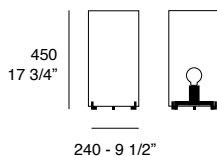

**Cpl Small T1**

LED E27 - IP20 - Dimmable

Structure: Chrome - Brushed nickel metal**Diffuser:** Opal white glass**Diffuser**Opal
white**Cpl T1**

LED E27 - IP20 - Dimmable

Structure: Chrome - Brushed nickel metal**Diffuser:** Opal white - Clear crystal glass**Diffuser**Opal
whiteClear
crystal**Cpl T3**