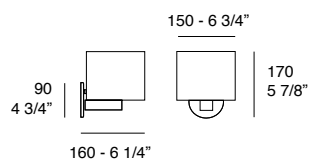

Cpl Mini W5

1xG9 60W Max - IP44

Structure: Chrome - Matt white painted metal

Diffuser: Satin opal white - Glossy white blown glass