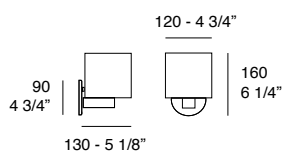

Cpl S7
Opal white

Cpl S7
Mirror

Cpl S7
Opal red

Cpl S7
Copper

**Cpl Mini W1**

1xG9 60W Max - IP44

Structure: Chrome - Matt white painted metal**Diffuser:** Satin opal white - Glossy white blown glass**Diffuser**Opal
whiteGlossy
white**Cpl Mini W3**